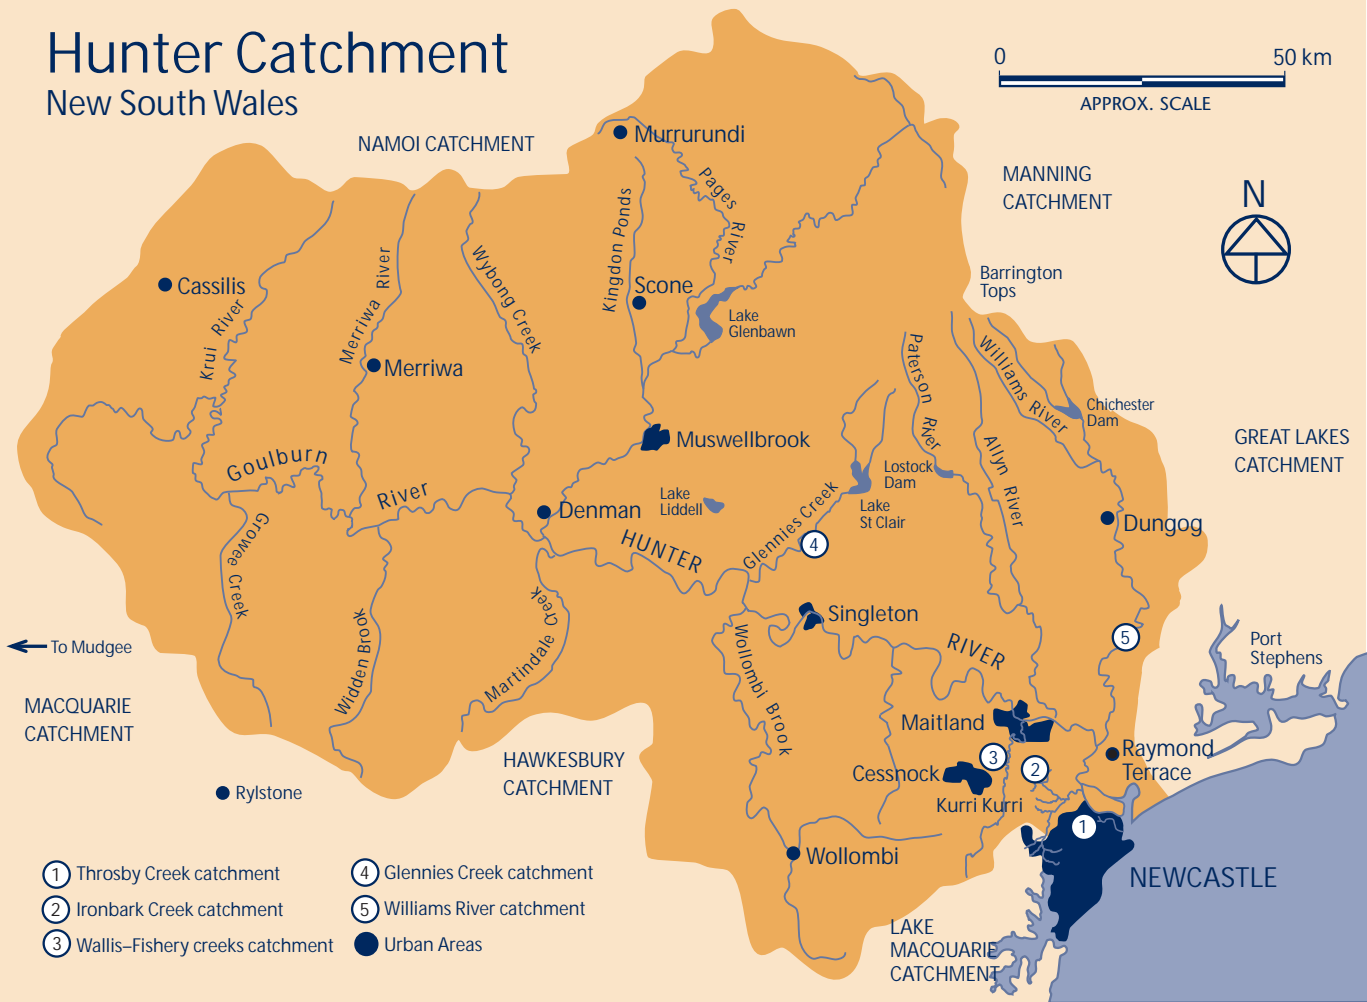

Hunter Catchment

New South Wales

- ① Throsby Creek catchment
- ② Ironbark Creek catchment
- ③ Wallis-Fishery creeks catchment
- ④ Glennies Creek catchment
- ⑤ Williams River catchment
- Urban Areas